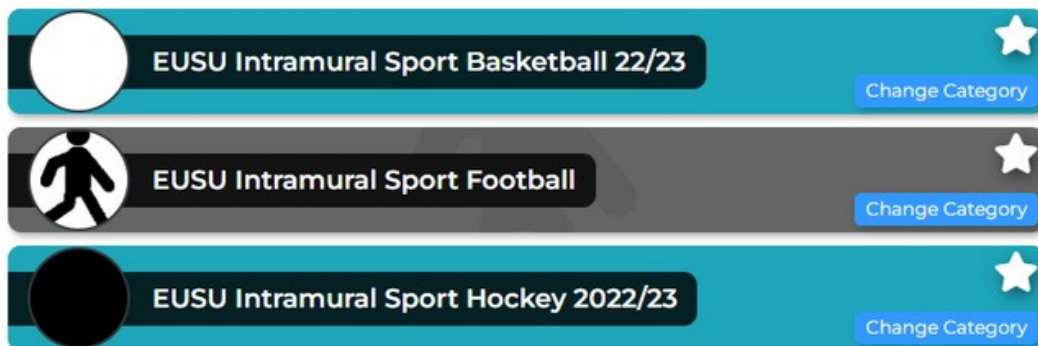

# PLAYWAZE

Playwaze is the fixture system used by IM Sport. You can view your fixture details, input your results, and track league tables. Playwaze can be viewed online and as an app - entitled "EUSU" on Apple and Android app stores. The process for online and mobile are very similar and can be seen below.

- 3 Now you need to join the "Edinburgh University Sports Union" network. You can do this by using the search bar displayed above and clicking on the network below.

- 4 Then find your specific sport community, open its page, and click "join".

## All Communities

- 5 You will have access to all the leagues included in your IM Sport. Explore how fixtures and tables are displayed. The Teams tab will display each team captain's details.

- 6 This is how fixtures are displayed. Monitor them over the week as time and location may change at short notice.