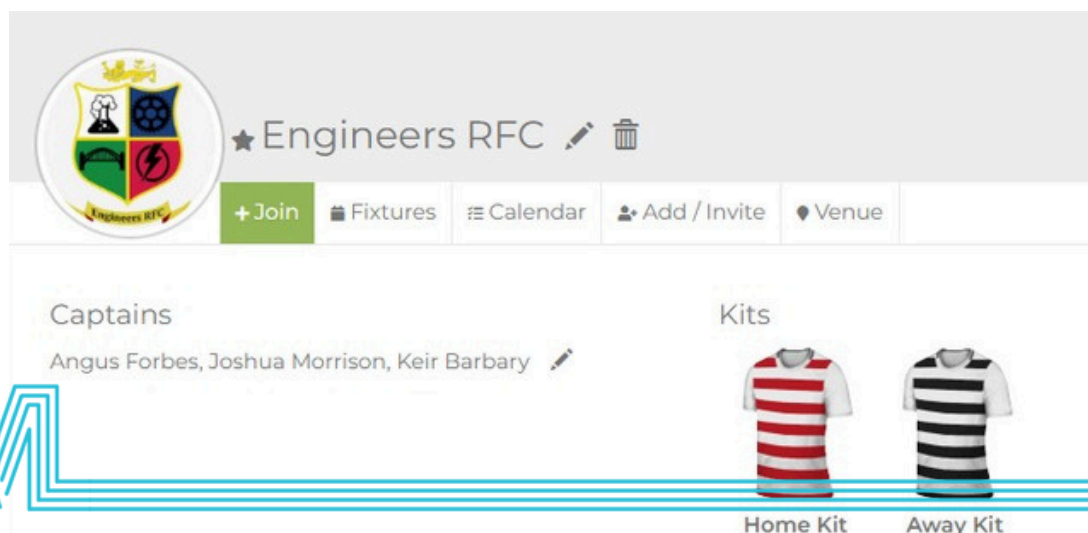

2

If you're not set up as a Team Captain by 30th Sept email nwells@ed.ac.uk. This will give you website permissions including: editing your team and entering results